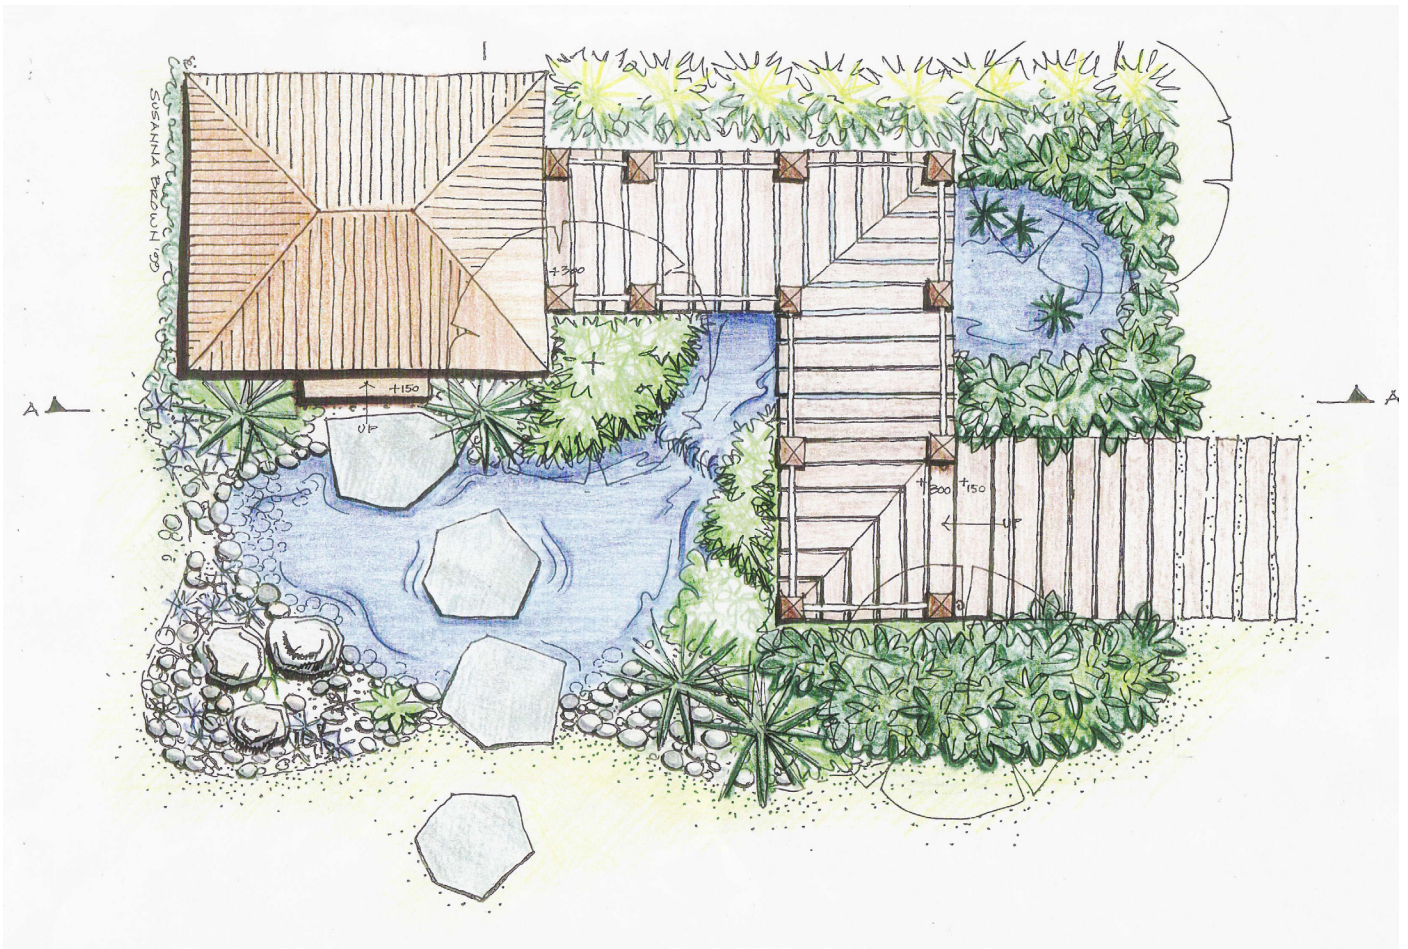

IN THE FLORA RANGE

Michael Twite Landscapes' "Dreamtime Down Under" garden, Hampton Court Palace Flower Show 1999, designed by Susanna Brown Photograph: Juliet Greene